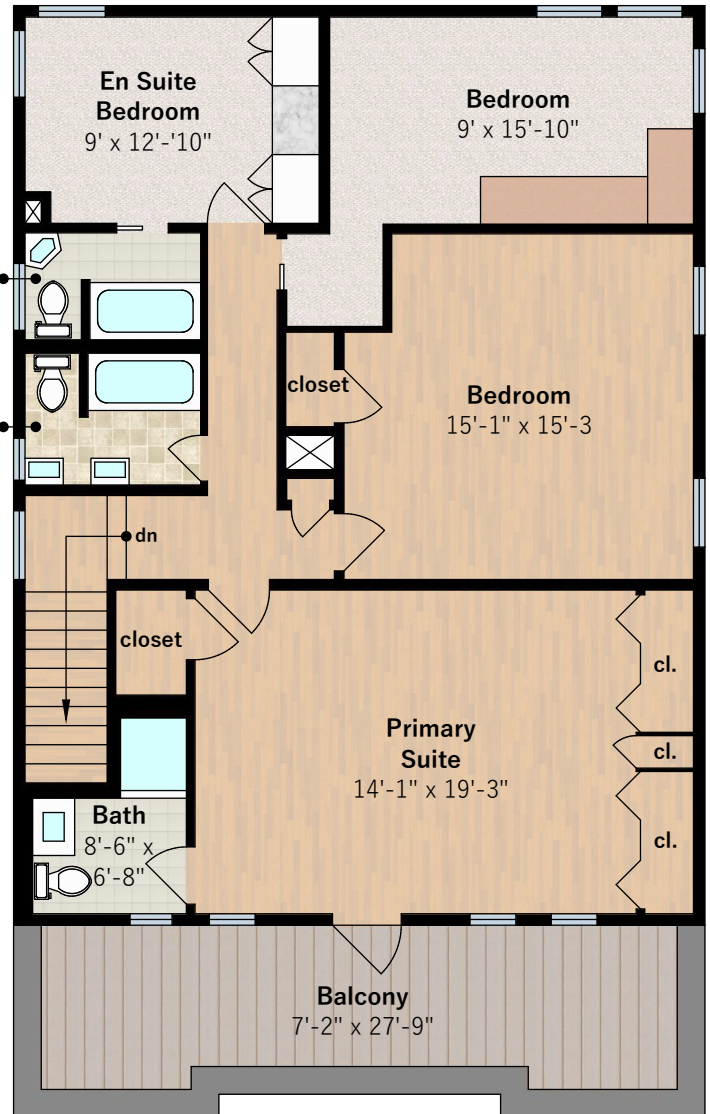

5398 Belgrave Place

Oakland, CA 94618

Estimated Total Finished Square Footage: 2,620 sqft
Main Level: 1,410 sqft
Lower Level: 1,210 sqft

Interior room dimensions are shown, and all square footage measured from perimeter of exterior walls. Decks, porches, and patios are not included in calculations.
Measured on August 3rd, 2023

5398 Belgrave Place

Oakland, CA 94618

Site Plan
lot size approx.
5,100 sqft

Belgrave Place

Any and all information on this drawing is for illustrative purposes only and is deemed reliable, but not guaranteed. All information requires independent verification.