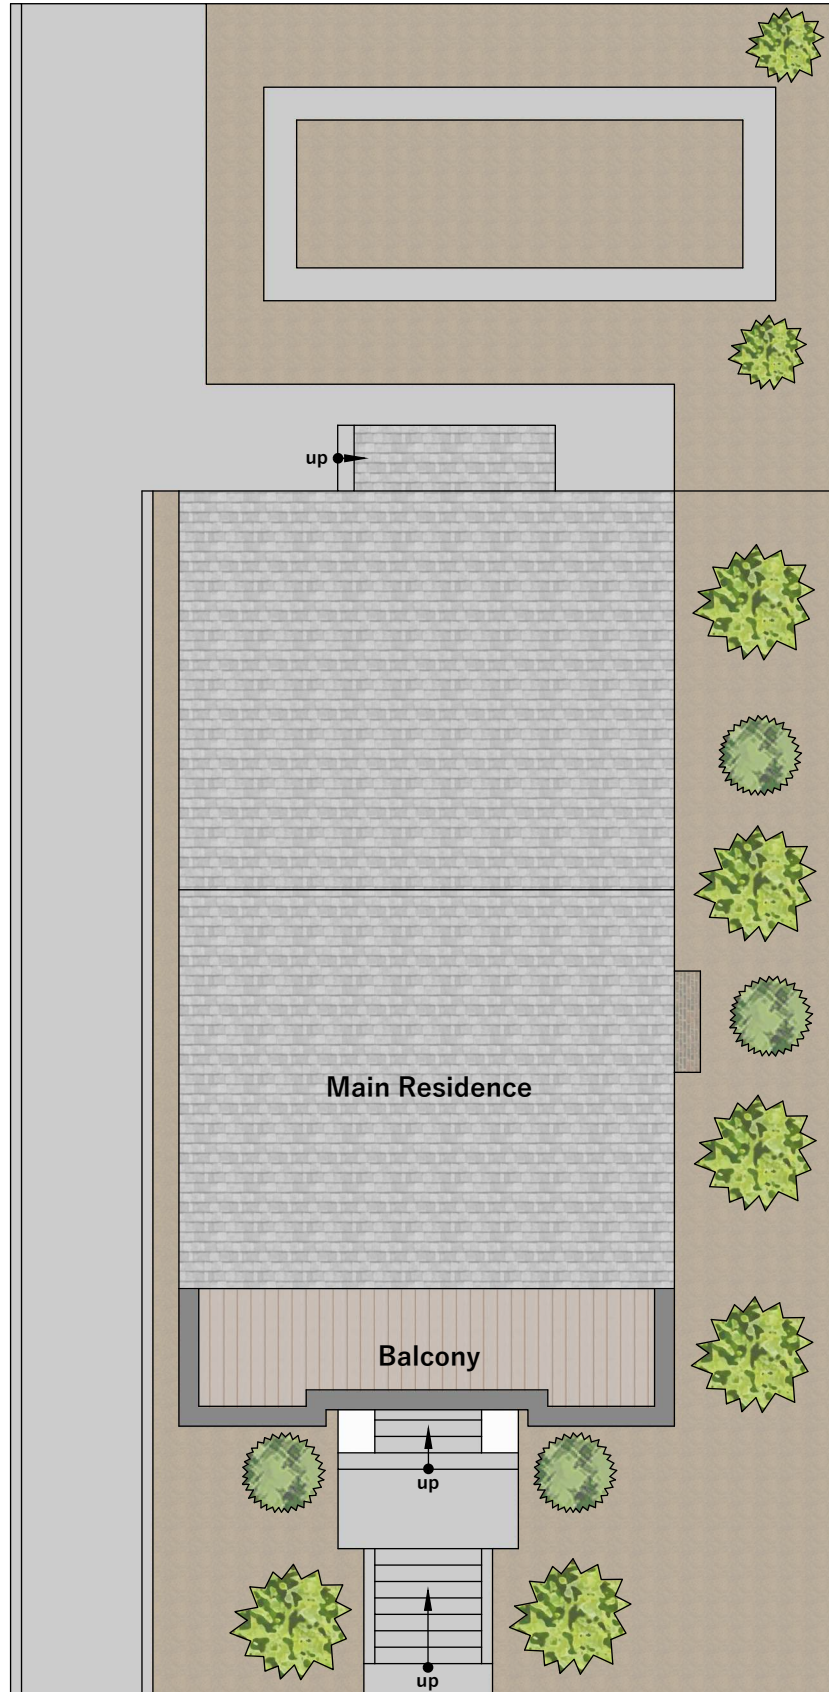

5398 Belgrave Place

Oakland, CA 94618

Estimated Total Finished Square Footage: 2,620 sqft
Main Level: 1,410 sqft
Lower Level: 1,210 sqft

Interior room dimensions are shown, and all square footage measured from perimeter of exterior walls. Decks, porches, and patios are not included in calculations.
Measured on August 3rd, 2023

5398 Belgrave Place

Oakland, CA 94618

Site Plan
lot size approx.
5,100 sqft

Belgrave Place

Any and all information on this drawing is for illustrative purposes only and is deemed reliable, but not guaranteed. All information requires independent verification.