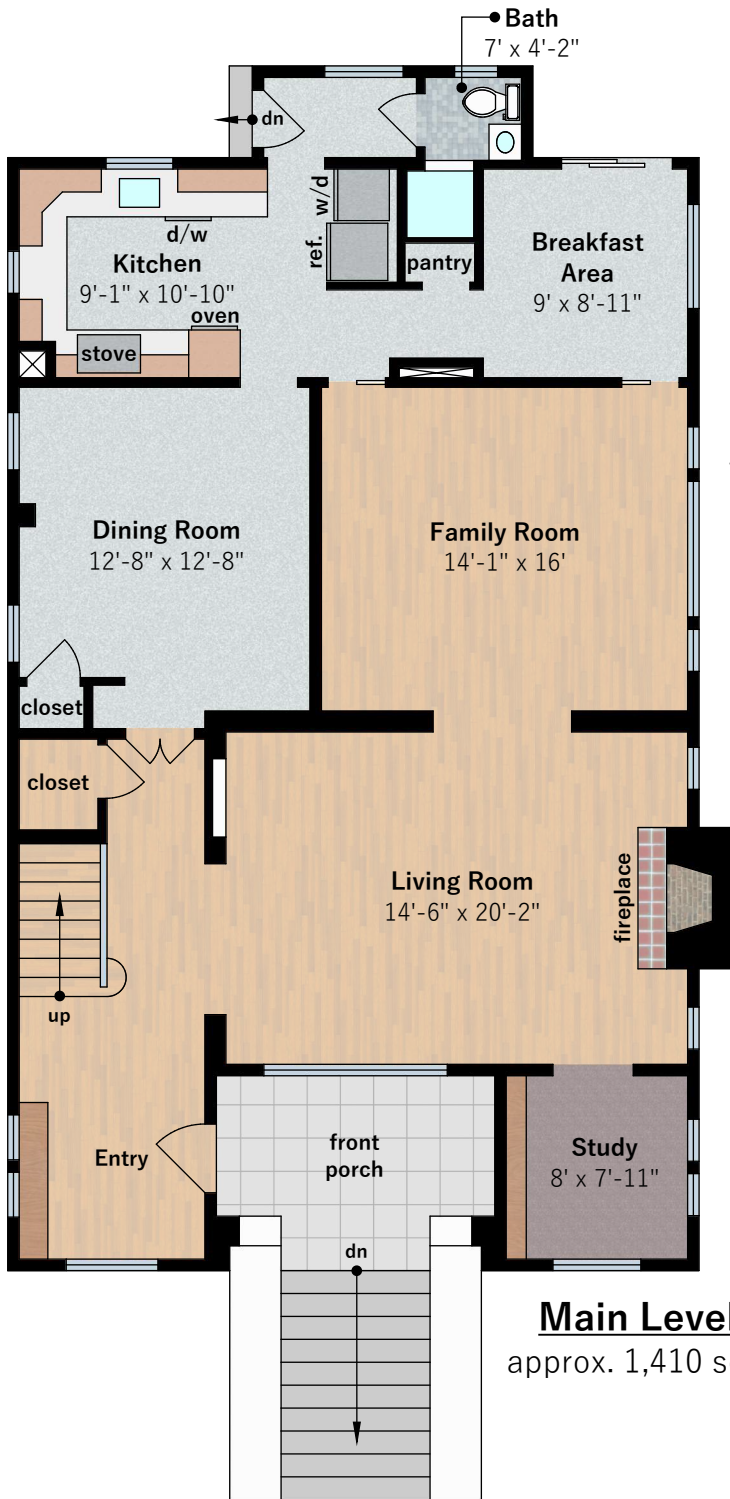

5398 Belgrave Place

Oakland, CA 94618

Estimated Total Finished Square Footage: 2,620 sqft
Main Level: 1,410 sqft
Lower Level: 1,210 sqft

Interior room dimensions are shown, and all square footage measured from perimeter of exterior walls. Decks, porches, and patios are not included in calculations.
Measured on August 3rd, 2023

5398 Belgrave Place

Oakland, CA 94618

Site Plan
lot size approx.
5,100 sqft

Belgrave Place

Any and all information on this drawing is for illustrative purposes only and is deemed reliable, but not guaranteed. All information requires independent verification.